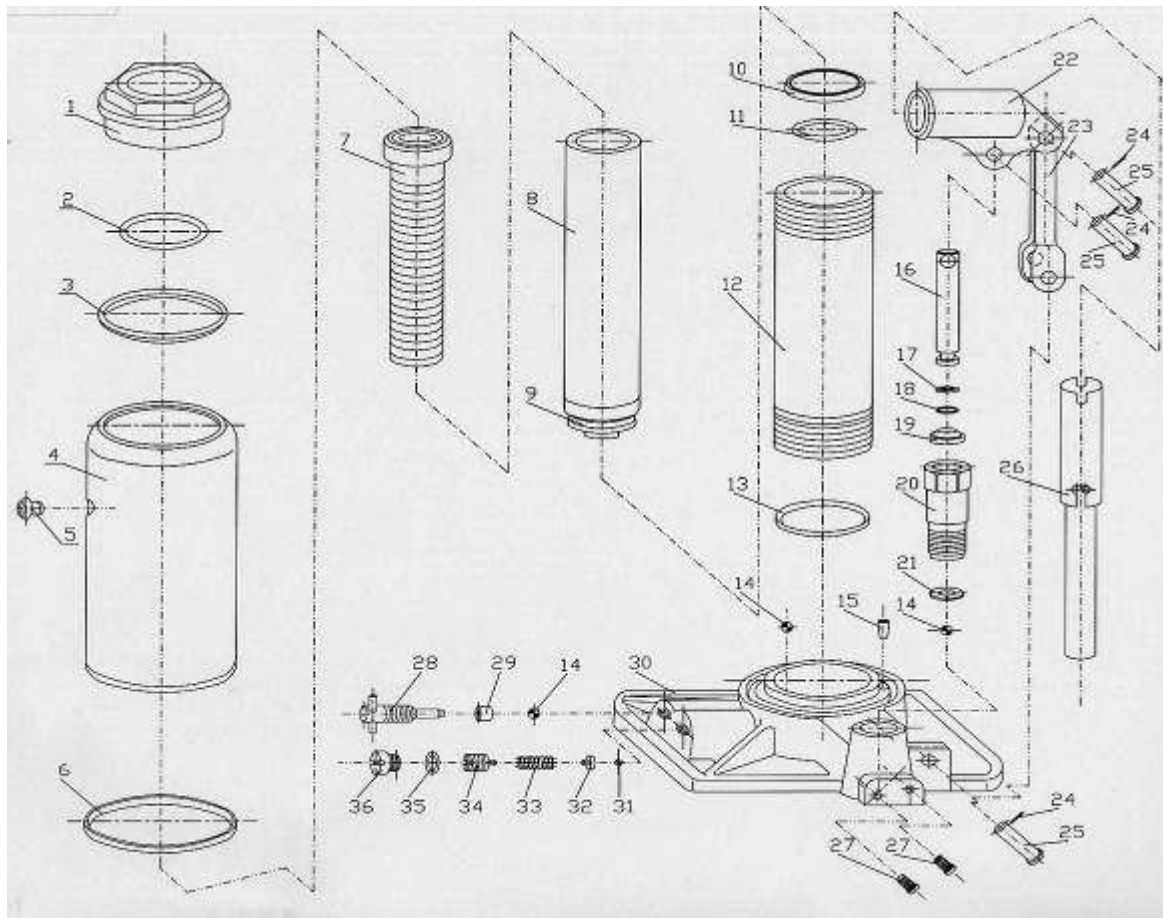

- Onderdelen –
- Spare parts –
- Pièces de rechange –
- Ersatzteile –

Y410800

Pos.	Art. Number	Description	Pos.	Art. Number	Description
1	Y410800-01	Top Nut	19	Y410800-19	Dust Wiper
2	Y410800-02	O-Ring	20	Y410800-20	Pump Cylinder
3	Y410800-03	Nylon Gasket	21	Y410800-21	Copper Gasket
4	Y410800-04	Oil Tank	22	Y410800-22	Handle Socket
5	Y410800-05	Oil Plug	23	Y410800-23	Linkage
6	Y410800-06	Square Seal	24	Y410800-24	Cotter Pin
7	Y410800-07	Extension Screw	25	Y410800-25	Axle
8	Y410800-08	Ram	26	Y410800-26	Handle Assembly
9	Y410800-09	Piston	27	Y410800-27	Oil Stopper
10	Y410800-10	U-cup Ring	28	Y410800-28	Release Valve
11	Y410800-11	O-Ring	29	Y410800-29	Square Seal
12	Y410800-12	Cylinder	30	Y410800-30	Base
13	Y410800-13	Square Seal	31	Y410800-31	Steel Ball
14	Y410800-14	Steel Ball	32	Y410800-32	Stud
15	Y410800-15	Dust Wiper	33	Y410800-33	Compression Spring
16	Y410800-16	Pump Plunger	34	Y410800-34	Pressure Screw
17	Y410800-17	Snap Ring	35	Y410800-35	O-Ring
18	Y410800-18	O Ring	36	Y410800-36	Safety Screw
			*	Y410800-RK	Repair Kit