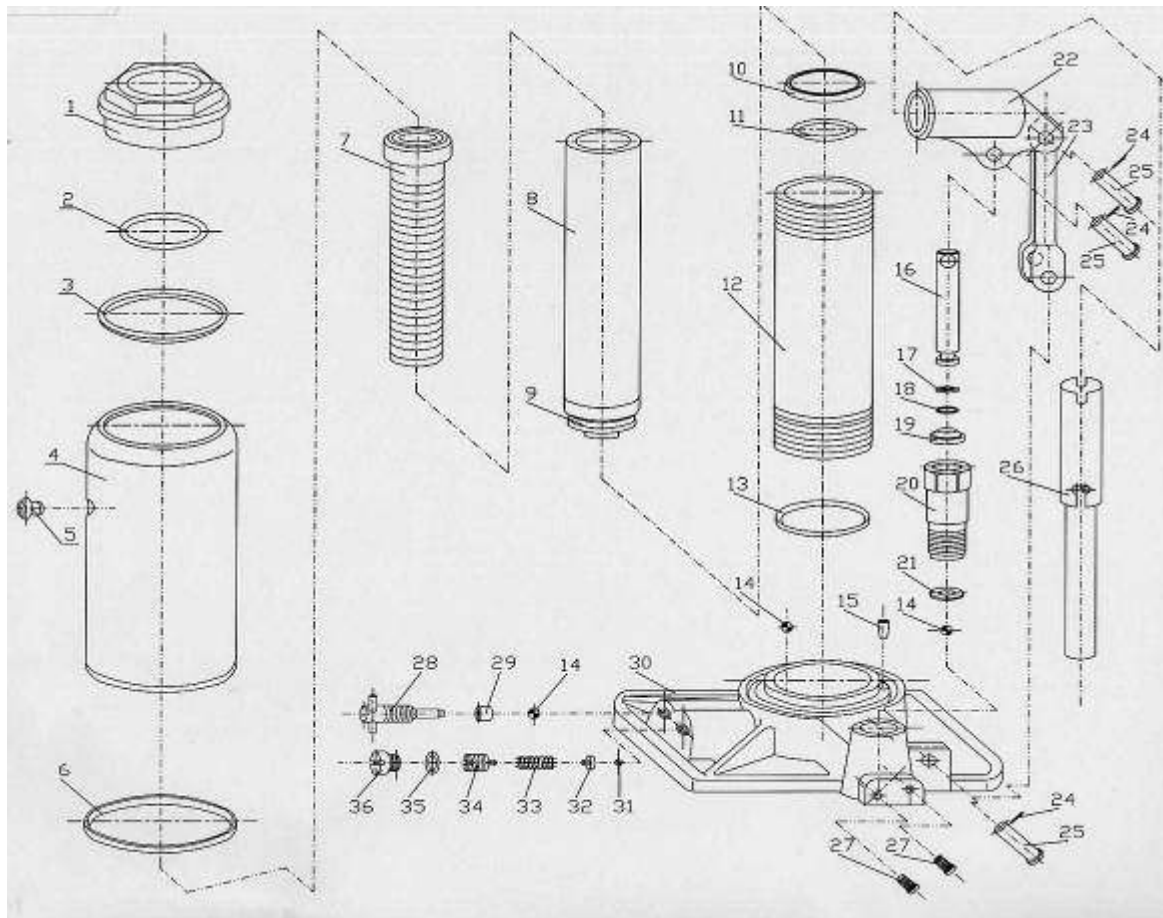

- Onderdelen –
- Spare parts –
- Pièces de rechange –
- Ersatzteile –

Y410200

Pos.	Art. Number	Description	Pos.	Art. Number	Description
1	Y410200-01	Top Nut	19	Y410200-19	Dust Wiper
2	Y410200-02	O-Ring	20	Y410200-20	Pump Cylinder
3	Y410200-03	Nylon Gasket	21	Y410200-21	Copper Gasket
4	Y410200-04	Oil Tank	22	Y410200-22	Handle Socket
5	Y410200-05	Oil Plug	23	Y410200-23	Linkage
6	Y410200-06	Square Seal	24	Y410200-24	Cotter Pin
7	Y410200-07	Extension Screw	25	Y410200-25	Axle
8	Y410200-08	Ram	26	Y410200-26	Handle Assembly
9	Y410200-09	Piston	27	Y410200-27	Oil Stopper
10	Y410200-10	U-cup Ring	28	Y410200-28	Release Valve
11	Y410200-11	O-Ring	29	Y410200-29	Square Seal
12	Y410200-12	Cylinder	30	Y410200-30	Base
13	Y410200-13	Square Seal	31	Y410200-31	Steel Ball
14	Y410200-14	Steel Ball	32	Y410200-32	Stud
15	Y410200-15	Dust Wiper	33	Y410200-33	Compression Spring
16	Y410200-16	Pump Plunger	34	Y410200-34	Pressure Screw
17	Y410200-17	Snap Ring	35	Y410200-35	O-Ring
18	Y410200-18	O Ring	36	Y410200-36	Safety Screw
			*	Y410200-RK	Repair Kit