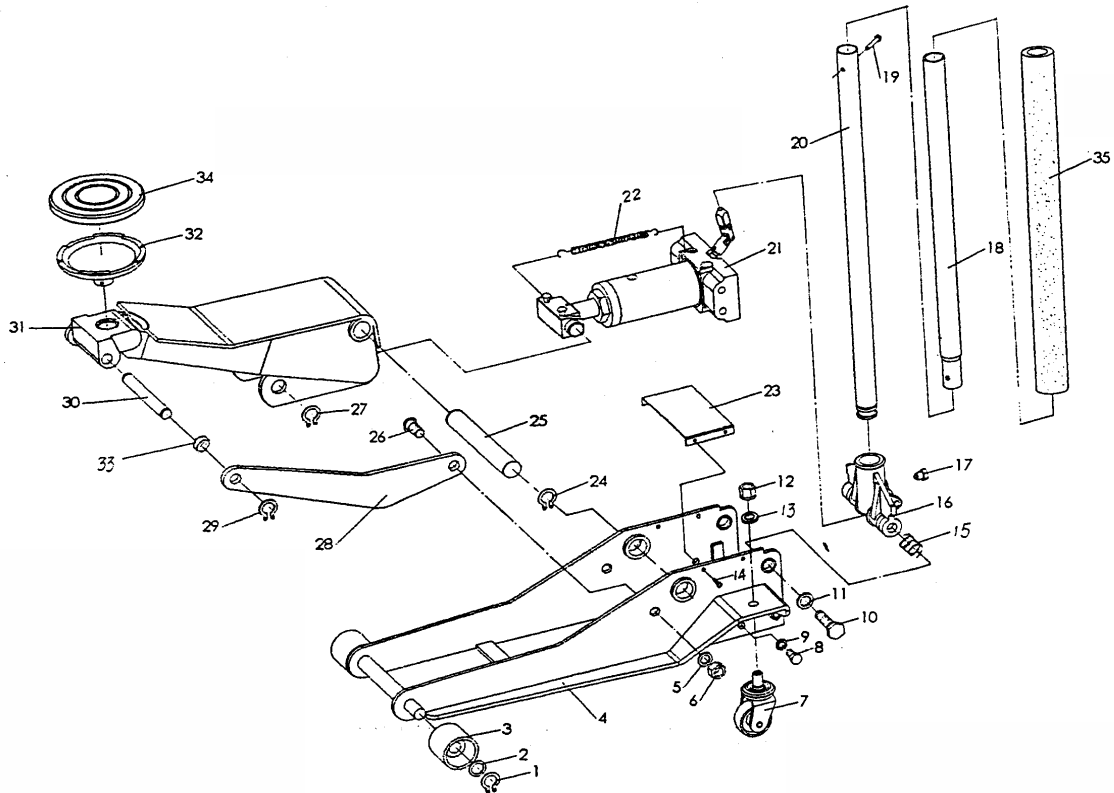

- Onderdelen -
- Spare parts -
- Pièces de rechange -
- Ersatzteile -

Y422500

Pos.	Art.no.	Description	Pos.	Art.no.	Description
1	Y422500-1	Retaining ring	21	Y422500-21	Power unit assy
2	Y422500-2	Washer	22	Y422500-22	Spring
3	Y422500-3	Wheel	23	Y422500-23	Inspection plate
4	Y422500-4	Side plate assy	24	Y422500-24	Retaining ring
5	Y422500-5	Washer 16	25	Y422500-25	Shaft arm
6	Y422500-6	Hex nut M16	26	Y422500-26	Bolt
7	Y422500-7	Caster assembly	27	Y422500-27	Retaining ring
8	Y422500-8	Hex bolt M12x20	28	Y422500-28	Long linkage
9	Y422500-9	Spring washer	29	Y422500-29	Retaining ring
10	Y422500-10	Bolt	30	Y422500-30	Linkage axle
11	Y422500-11	Spring washer	31	Y422500-31	Lift arm assembly
12	Y422500-12	Nut M16	32	Y422500-32	Saddle
13	Y422500-13	Spring washer	33	Y422500-33	Separating sleeve
14	Y422500-14	Screw	34	Y422500-34	Rubber saddle pad
15	Y422500-15	Torsion spring	35	Y422500-35	Handle bumper
16	Y422500-16	Handle socket			
17	Y422500-17	Bolt	FW	Y422500-FW	Front wheel kit
18	Y422500-18	Handle upper	RK	Y422500-RK	Repair kit
19	Y422500-19	Hex bolt M6x35	RW	Y422500-RW	Rear wheel kit
20	Y422500-20	Handle lower			